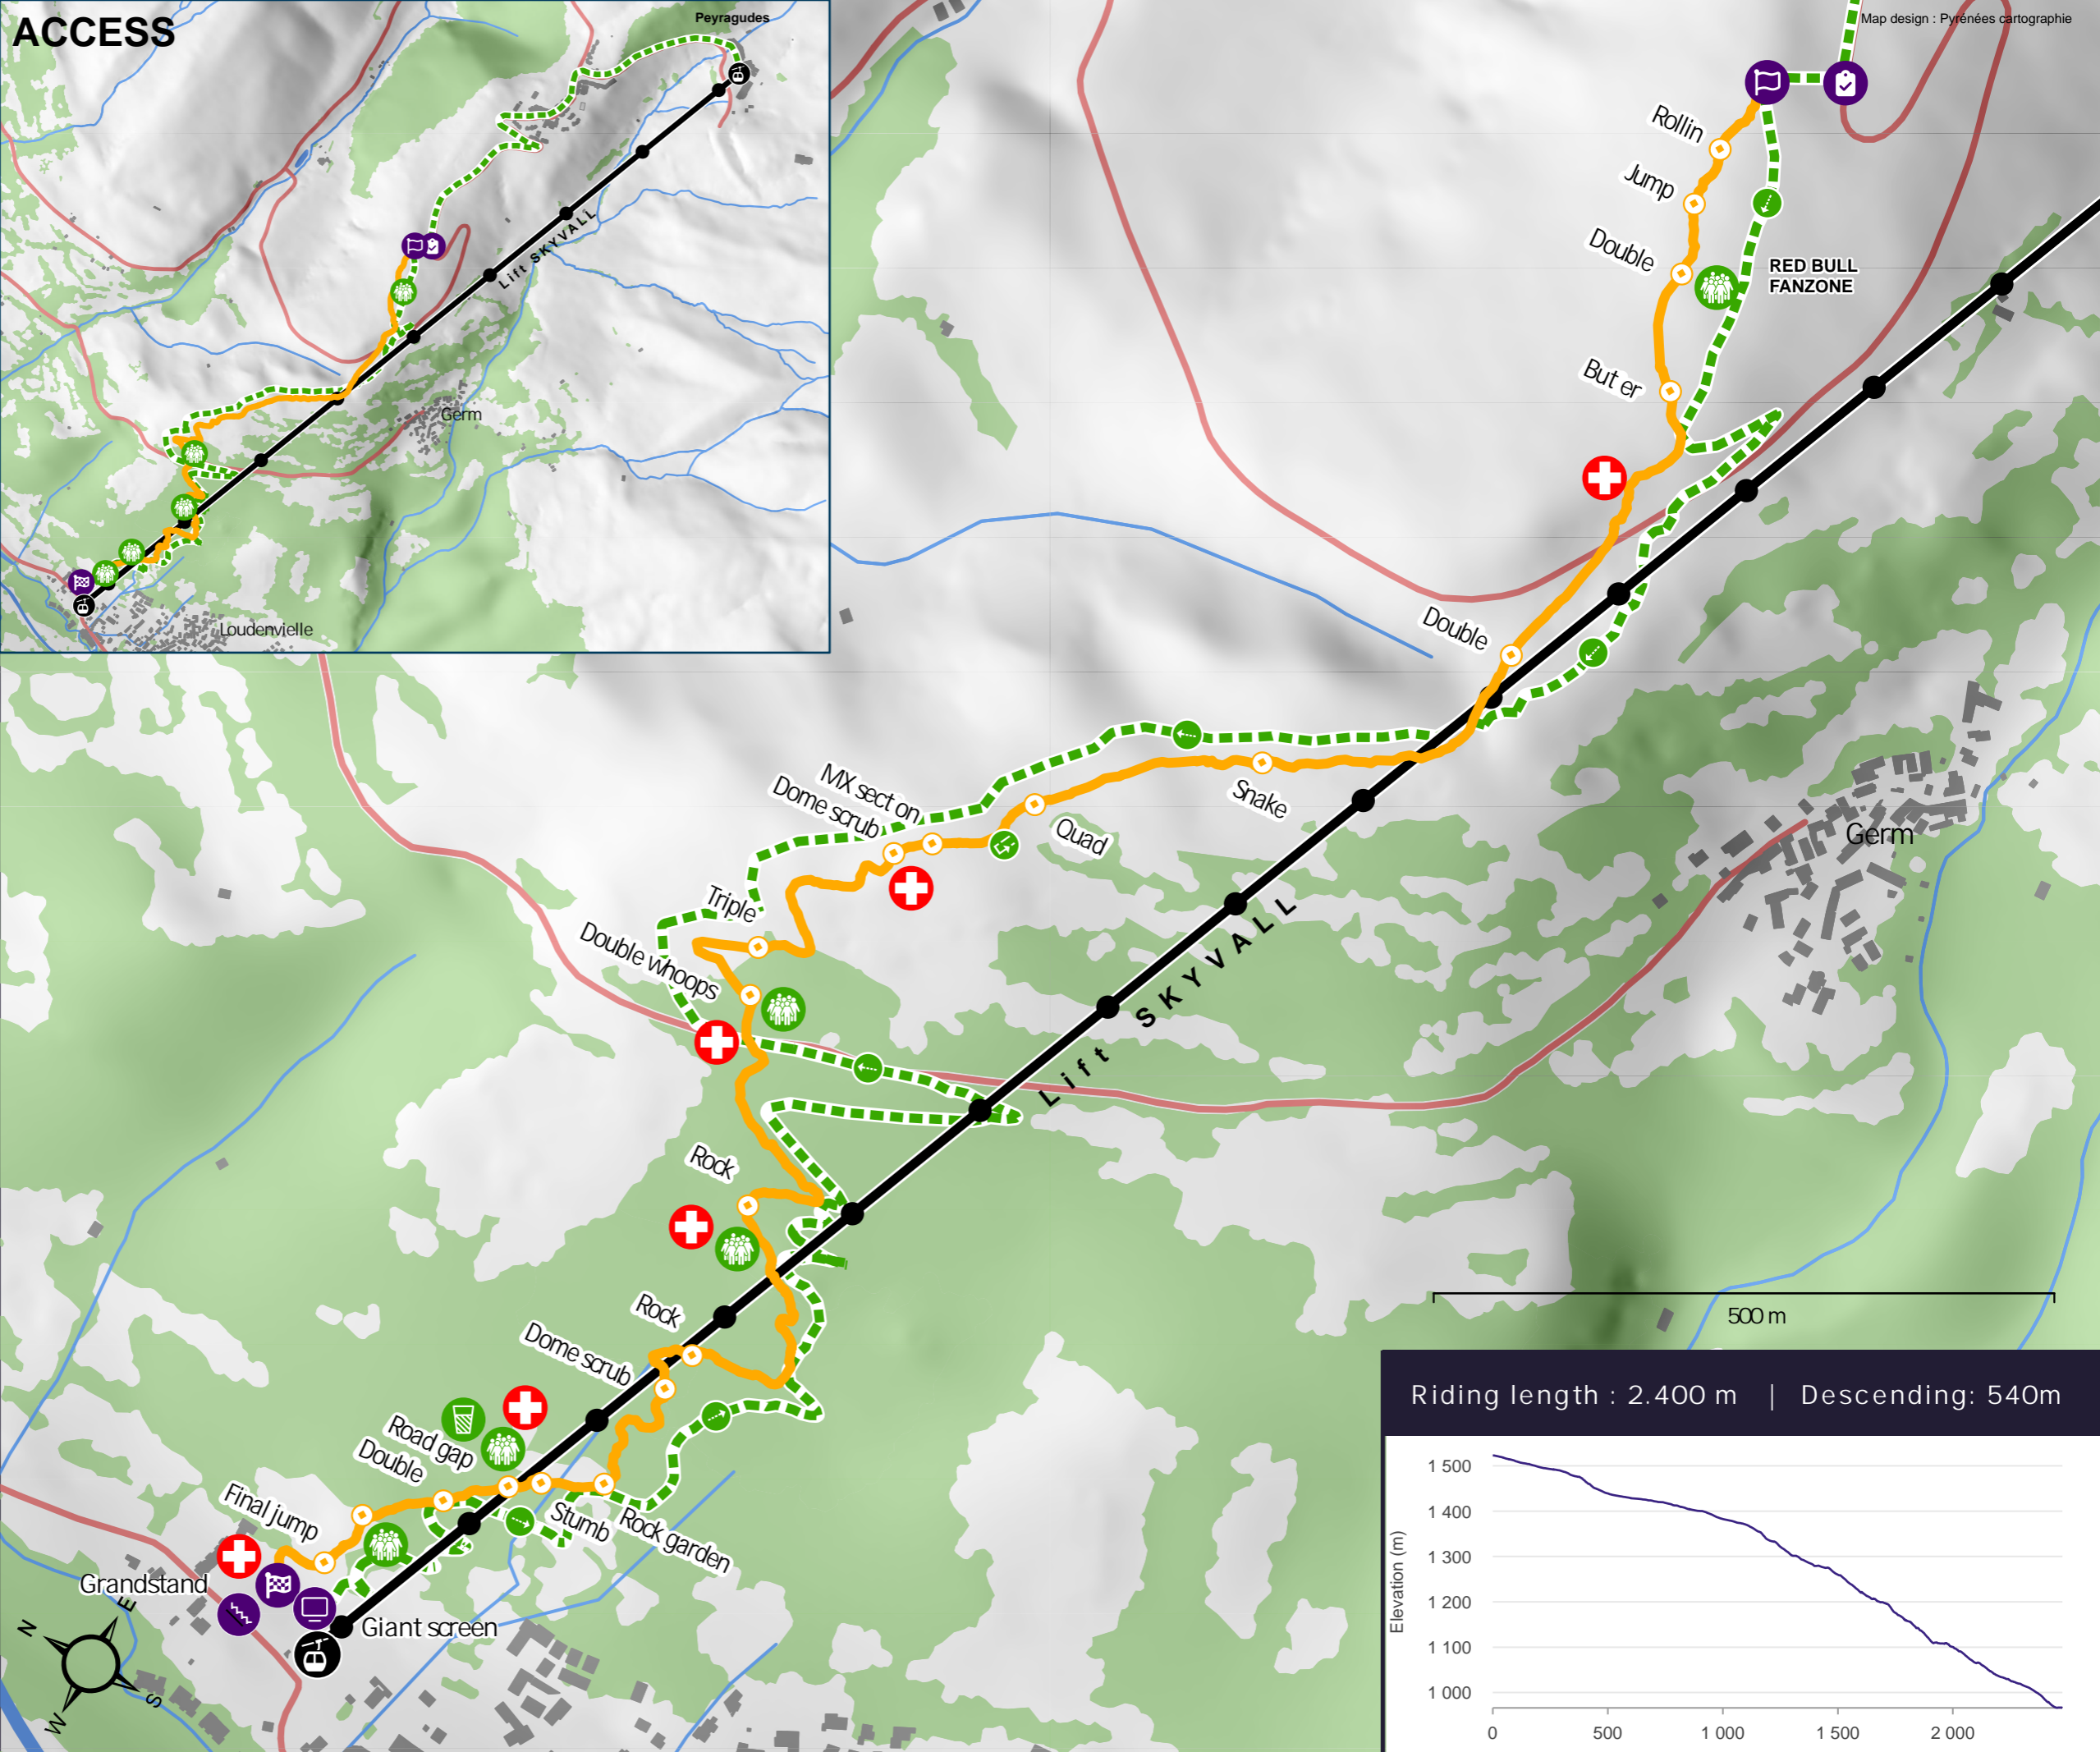

LOUDENVIELLE PEYRAGUDES

DHI WORLD CUP
 Length: 2.400 km Elevation: -540m

Race track

Mechanical lift: Public access:

Start: Rescue:

Finish: Fan Zone:

Warm Up: Beertent:

Features:

LOUDENVIELLE PEYRAGUDES
 PRESENTED BY FACOM

EDR KIDS

Loudenvielle
Peyragudes

STAGE 1 > ENDURO SERIES

Length: 1,1 km Elevation: - 170 m

STAGE 2 > CANDY

Length: 2,1 km Elevation: - 220 m

STAGE 3 > COUMAOU

Length: 2,1 km Elevation: - 340 m

STAGE 4 > POURTICOU

Length: 1,1 km Elevation: - 330 m

only for U17

U11-U13-U15

Riding length : 11,4 km
Climbing: 240 m
Descending: 730m

U17

Riding length : 18 km
Climbing: 630 m
Descending: 1060 m

500 m

Map design : Pyrénées cartographie