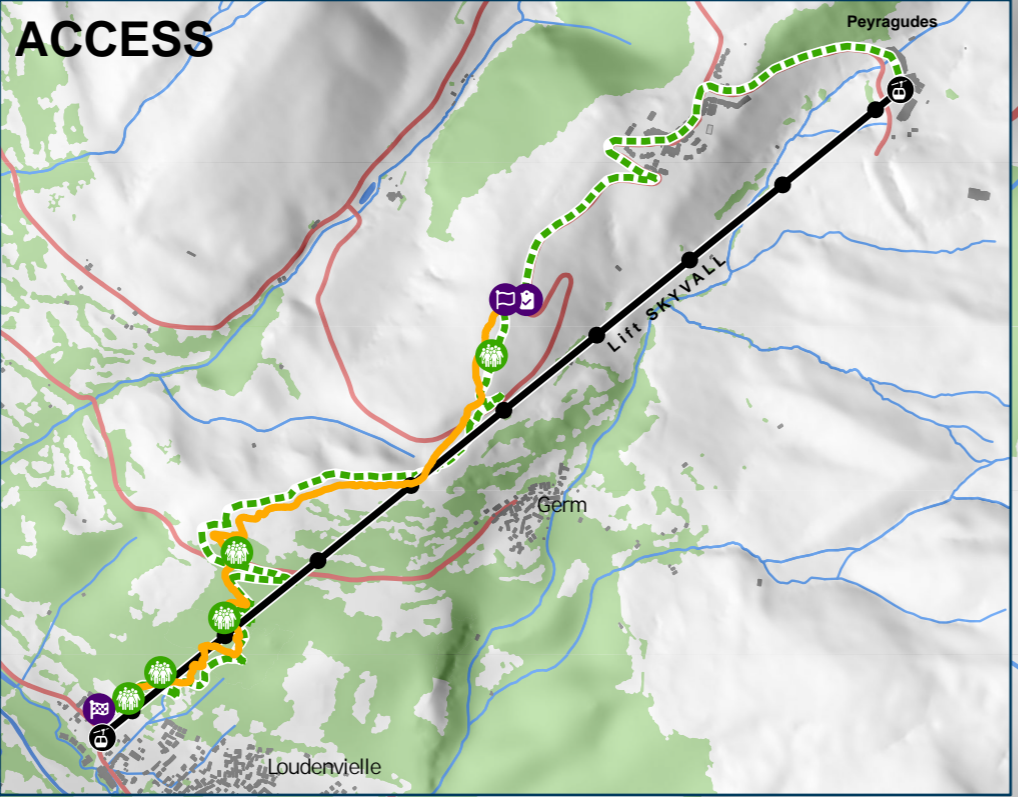

LOUDENVIELLE PEYRAGUDES

DHI WORLD CUP
 Length: 2.400 km Elevation: -540m

Race track

Mechanical lift: Public access:

Start: Rescue:

Finish: Fan Zone:

Warm Up: Beertent:

Features:

LOUDENVIELLE PEYRAGUDES
 PRESENTED BY FACOM

EDR KIDS

Loudenvielle
Peyragudes

STAGE 1 > ENDURO SERIES

Length: 1,1 km Elevation: - 170 m

STAGE 2 > CANDY

Length: 2,1 km Elevation: - 220 m

STAGE 3 > COUMAOU

Length: 2,1 km Elevation: - 340 m

STAGE 4 > POURTICOU

Length: 1,1 km Elevation: - 330 m

only for U17

U11-U13-U15

Riding length : 11,4 km
Climbing: 240 m
Descending: 730m

U17

Riding length : 18 km
Climbing: 630 m
Descending: 1060 m