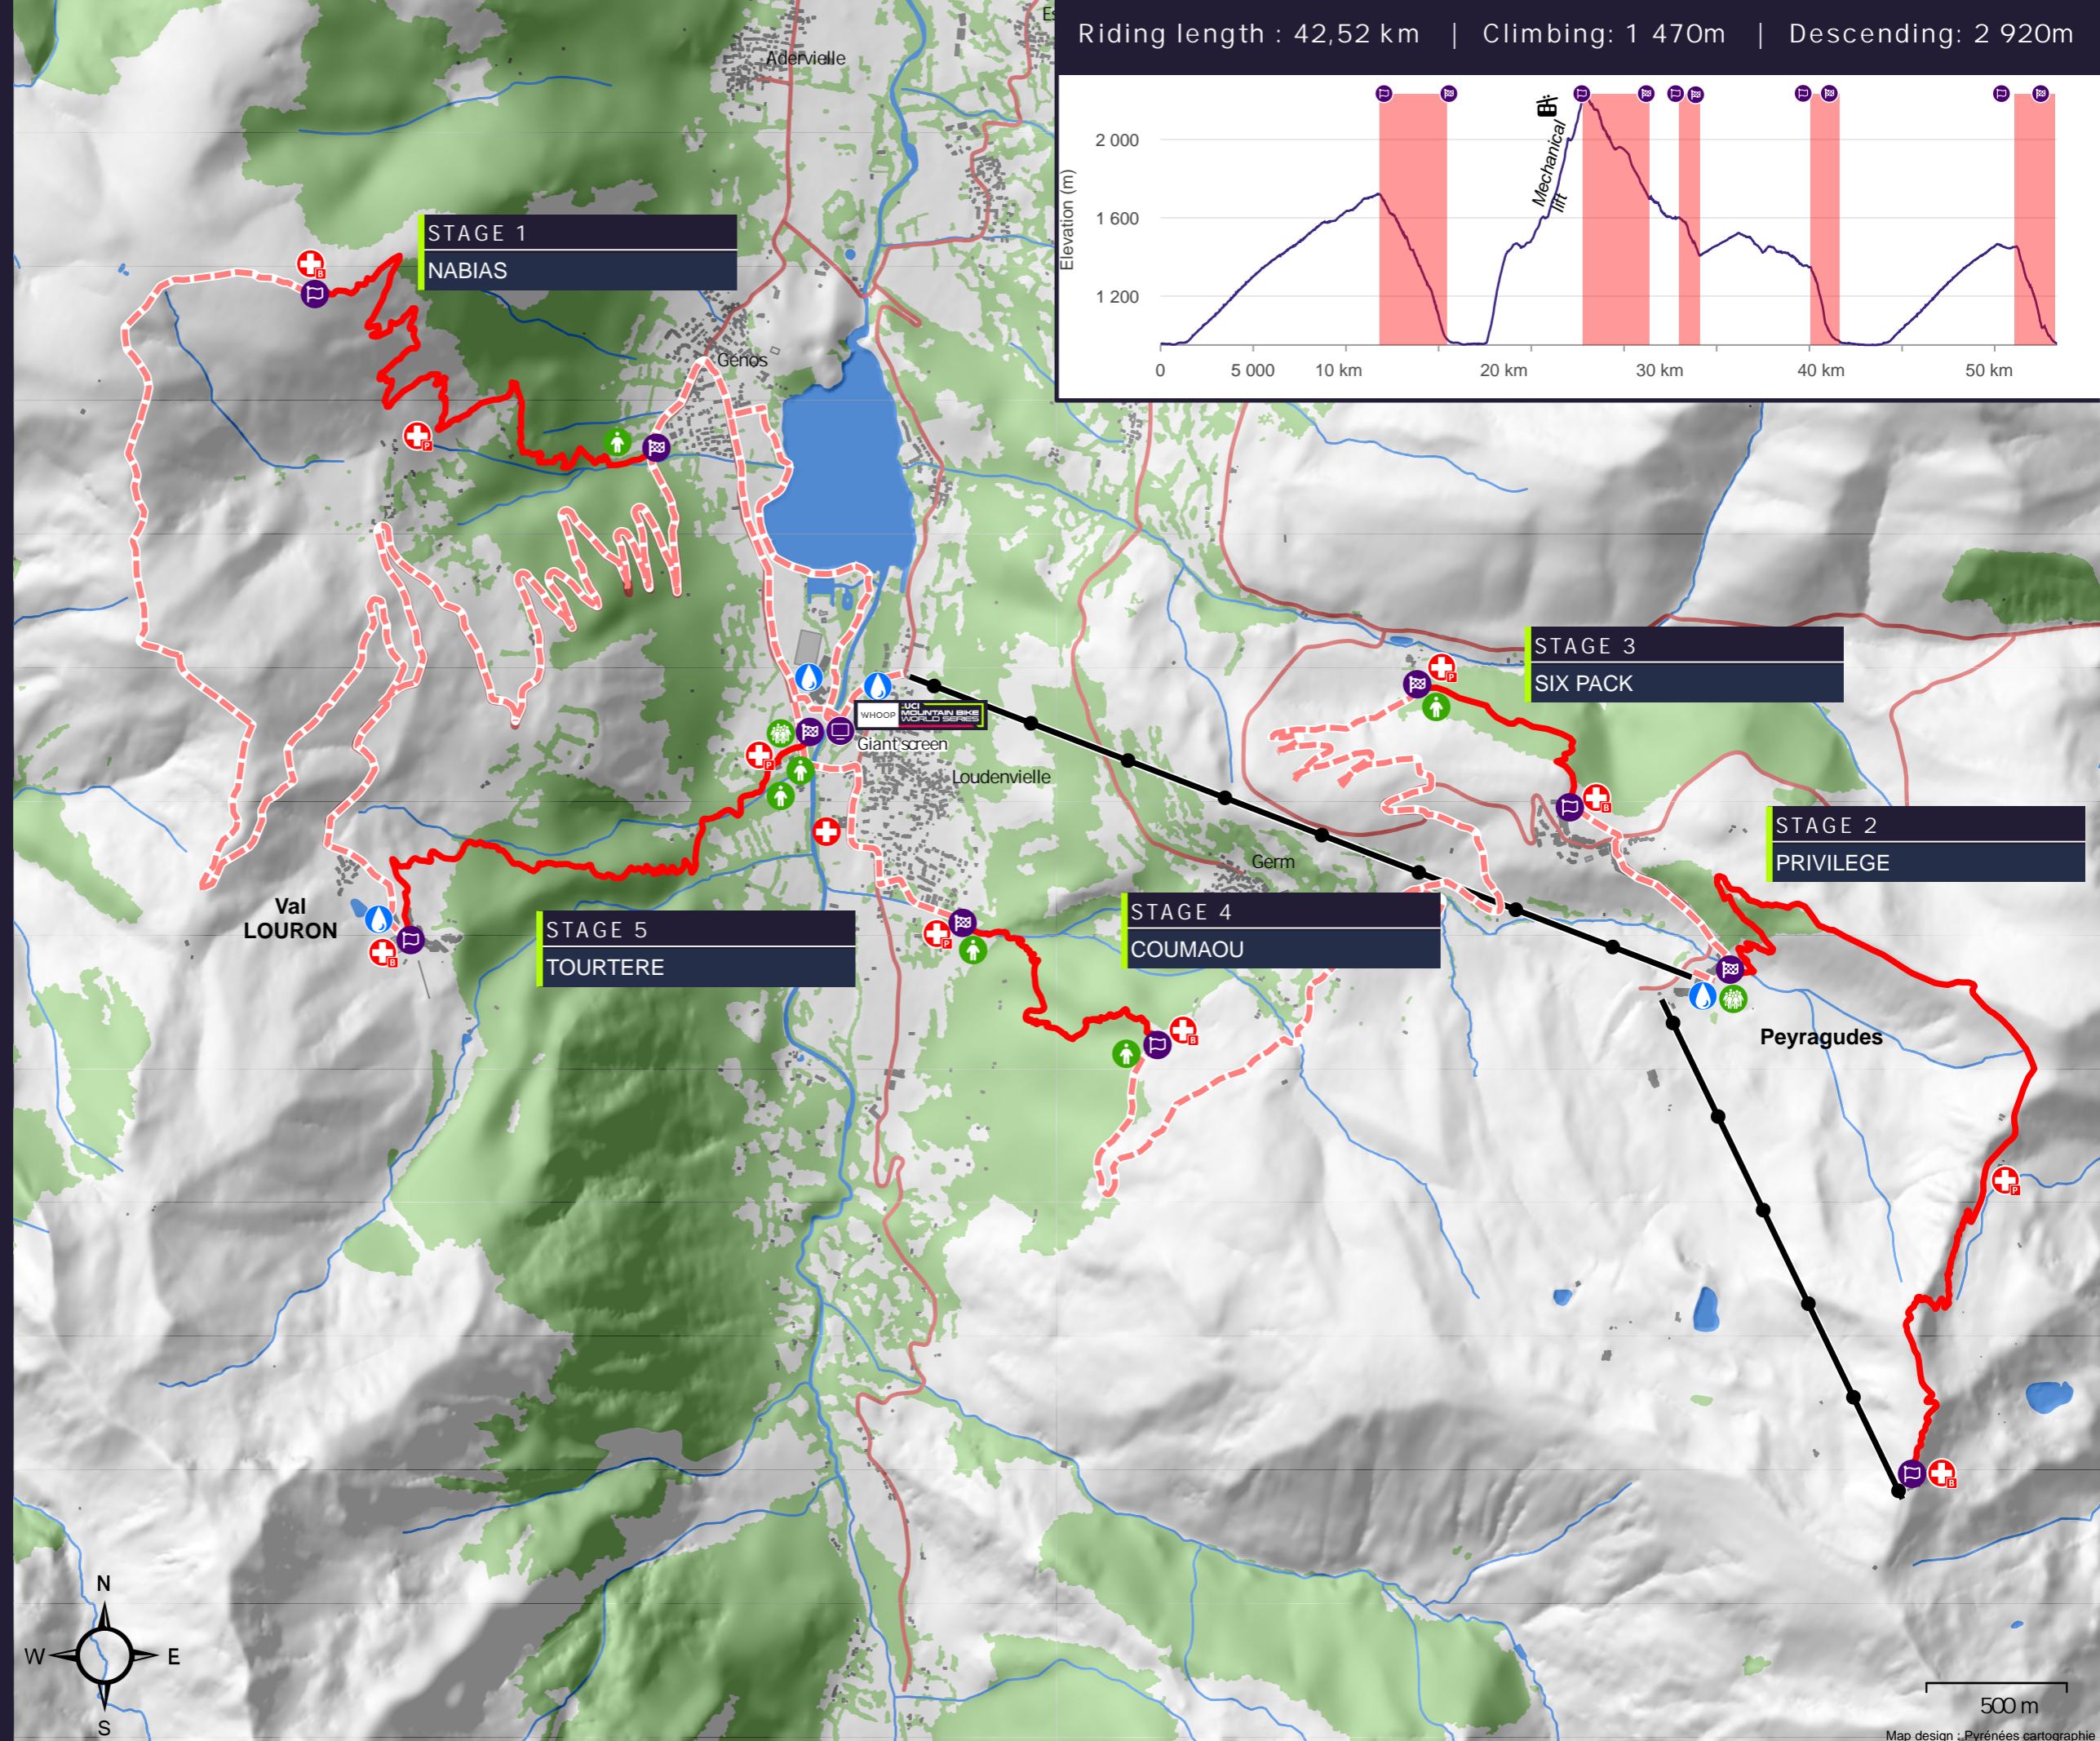

Loudenvielle
Peyragudes

EDR WORLD CUP OPEN ENDURO

- STAGE 1 NABIAS**
Length: 3,700 km Elevation: - 730m
- STAGE 2 PRIVILEGE**
Length: 4,490 km Elevation: - 630m
- STAGE 3 SIX PACK**
Length: 0,900 km Elevation: - 185m
- STAGE 4 COUMAOU**
Length: 1,140 km Elevation: - 340m
- STAGE 5 TOURTERE**
Length: 2,350 km Elevation: - 500m

LOUDENVIELLE PEYRAGUDES

DHI WORLD CUP
 Length: 2.400 km Elevation: -540m

Race track

Mechanical lift: Public access:

Start: Rescue:

Finish: Fan Zone:

Warm Up: Beertent:

Features:

LOUDENVIELLE PEYRAGUDES
 PRESENTED BY FACOM

EDR KIDS

Loudenvielle
Peyragudes

STAGE 1 > ENDURO SERIES

Length: 1,1 km Elevation: - 170 m

STAGE 2 > CANDY

Length: 2,1 km Elevation: - 220 m

STAGE 3 > COUMAOU

500 m

Map design : Pyrénées cartographie