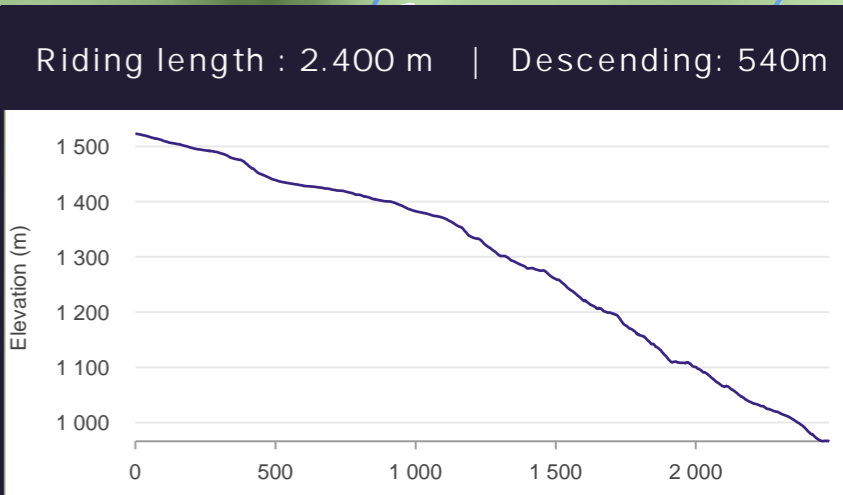

Loudenvielle
Peyragudes

EDR WORLD CUP OPEN ENDURO

- STAGE 1 NABIAS**
Length: 3,700 km Elevation: - 730m
- STAGE 2 PRIVILEGE**
Length: 4,490 km Elevation: - 630m
- STAGE 3 SIX PACK**
Length: 0,900 km Elevation: - 185m
- STAGE 4 COUMAOU**
Length: 1,140 km Elevation: - 340m
- STAGE 5 TOURTERE**
Length: 2,350 km Elevation: - 500m

LOUDENVIELLE PEYRAGUDES

DHI WORLD CUP
 Length: 2.400 km Elevation: -540m

Race track

Mechanical lift: Public access:

Start: Rescue:

Finish: Fan Zone:

Warm Up: Beertent:

Features:

LOUDENVIELLE PEYRAGUDES
 PRESENTED BY FACOM

EDR KIDS

Loudenvielle
Peyragudes

STAGE 1 > ENDURO SERIES

Length: 1,1 km Elevation: - 170 m

STAGE 2 > CANDY

Length: 2,1 km Elevation: - 220 m

STAGE 3 > COUMAOU

Length: 2,1 km Elevation: - 340 m

STAGE 4 > POURTICOU

Length: 1,1 km Elevation: - 330 m

only for U17

U11-U13-U15

Riding length : 11,4 km
Climbing: 240 m
Descending: 730m

U17

Riding length : 18 km
Climbing: 630 m
Descending: 1060 m