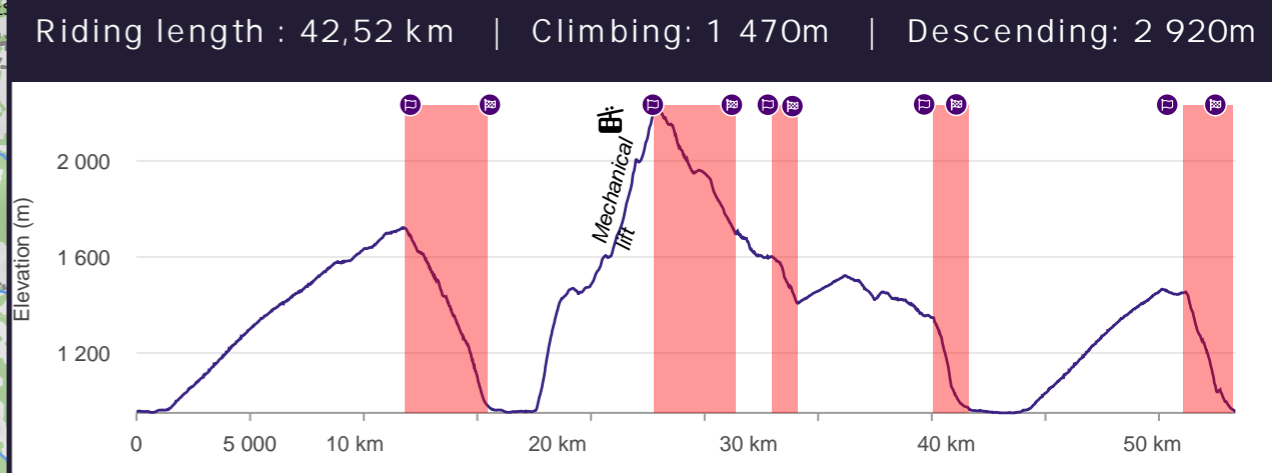

Loudenvielle
Peyragudes

EDR WORLD CUP OPEN ENDURO

- STAGE 1 NABIAS**
Length: 3,700 km Elevation: - 730m
- STAGE 2 PRIVILEGE**
Length: 4,490 km Elevation: - 630m
- STAGE 3 SIX PACK**
Length: 0,900 km Elevation: - 185m
- STAGE 4 COUMAOU**
Length: 1,140 km Elevation: - 340m
- STAGE 5 TOURTERE**
Length: 2,350 km Elevation: - 500m

LOUDENVIELLE PEYRAGUDES

DHI WORLD CUP
 Length: 2.400 km Elevation: -540m

Race track

Mechanical lift: Public access:

Start: Rescue:

Finish: Fan Zone:

Warm Up: Beertent:

Features:

LOUDENVIELLE PEYRAGUDES
 PRESENTED BY FACOM

EDR KIDS

Loudenvielle
Peyragudes

STAGE 1 > ENDURO SERIES

Length: 1,1 km Elevation: - 170 m

STAGE 2 > CANDY

Length: 2,1 km Elevation: - 220 m

STAGE 3 > COUMAOU

Length: 2,1 km Elevation: - 340 m

STAGE 4 > POURTICOU

Length: 1,1 km Elevation: - 330 m

only for U17

U11-U13-U15

Riding length : 11,4 km
Climbing: 240 m
Descending: 730m

U17

Riding length : 18 km
Climbing: 630 m
Descending: 1060 m